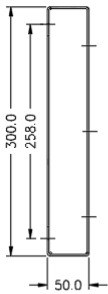

DB-PLINTH

BOTTOM VIEW

DB-PLINTH GASKET

FRONT ELEVATION

TOP VIEW

GLAND PLATE

Catalogue number: **DB-PLINTH**□□-□

Zinc Annealed & Hot Dip Galvanized Plinths 50mm & 100mm high

DB-PLINTH300

BOTTOM VIEW

DB-PLINTH GASKET

FRONT ELEVATION

TOP VIEW

GLAND PLATE

DB-PLINTH-CZ

TOP VIEW

BOTTOM VIEW

GLAND PLATE - SMALL

FRONT ELEVATION

DB-PLINTH-CZ Gasket

DB-PLINTH-GAL

TOP VIEW

GLAND PLATE

FRONT VIEW

DB-PLINTH GASKET

BOTTOM VIEW

SIDE VIEW

DB-PLINTH-GAL-CZ

TOP VIEW

BOTTOM VIEW

FRONT ELEVATION

GLAND PLATE - SMAL