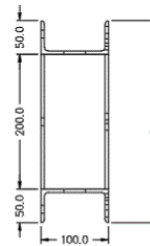

Part No.	Description	Dimensions
		Height × Width × Depth
DB-PLINTH	50mm High Zinc Annealed steel plinth to suit AB enclosures with 200mm depth	50 × 600 × 200
DB-PLINTH300	50mm High Zinc Annealed steel plinth to suit AB enclosures with 300mm depth	50 × 600 × 300
DB-PLINTH-CZ	50mm High Zinc Annealed steel plinth to suit cable zone with 200mm depth	50 × 300 × 200
DB-PLINTH-GAL	100mm High Hot dip Galvanised channel plinth to suit AB enclosures with 200mm depth	100 × 600 × 200
DB-PLINTH300-GAL	100mm High Hot dip Galvanised Channel plinth to suit AB enclosures with 300mm depth	100 × 600 × 300
DB-PLINTH-GAL-CZ	100mm High Hot dip Galvanised Channel plinth to suit cable zone with 200mm depth	100 × 300 × 200

DB-PLINTH GASKET

BOTTOM VIEW

SIDE VIEW

DB-PLINTH-GAL-CZ

TOP VIEW

BOTTOM VIEW

FRONT ELEVATION

GLAND PLATE - SMAL

DB-PLINTH-CZ Gasket

Catalogue number: **DB-PLINTH**□□-□

Zinc Annealed & Hot Dip Galvanized Plinths 50mm & 100mm high

DB-PLINTH300-GAL

TOP VIEW

GLAND PLATE

FRONT VIEW

DB-PLINTH GASKET

BOTTOM VIEW

SIDE VIEW