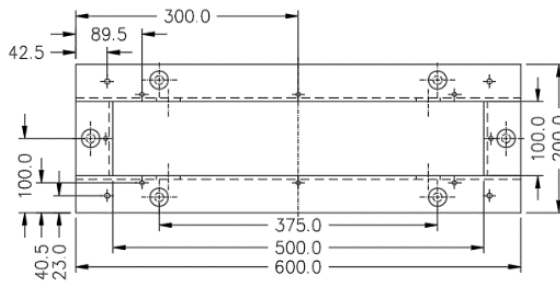

Part No.	Description	Dimensions
		Height × Width × Depth
DB-PLINTH	50mm High Zinc Annealed steel plinth to suit AB enclosures with 200mm depth	50 × 600 × 200
DB-PLINTH300	50mm High Zinc Annealed steel plinth to suit AB enclosures with 300mm depth	50 × 600 × 300
DB-PLINTH-CZ	50mm High Zinc Annealed steel plinth to suit cable zone with 200mm depth	50 × 300 × 200
DB-PLINTH-GAL	100mm High Hot dip Galvanised channel plinth to suit AB enclosures with 200mm depth	100 × 600 × 200
DB-PLINTH300-GAL	100mm High Hot dip Galvanised Channel plinth to suit AB enclosures with 300mm depth	100 × 600 × 300
DB-PLINTH-GAL-CZ	100mm High Hot dip Galvanised Channel plinth to suit cable zone with 200mm depth	100 × 300 × 200

BOTTOM VIEW

GLAND PLATE - SMALL

FRONT ELEVATION

DB-PLINTH-CZ Gasket

DB-PLINTH-GAL

TOP VIEW

GLAND PLATE

FRONT VIEW

DB-PLINTH GASKET

BOTTOM VIEW

SIDE VIEW

DB-PLINTH-GAL-CZ

TOP VIEW

BOTTOM VIEW

FRONT ELEVATION

GLAND PLATE - SMAL