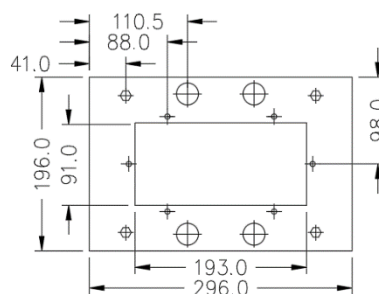

BOTTOM VIEW

GLAND PLATE - SMALL

FRONT ELEVATION

DB-PLINTH-CZ Gasket

DB-PLINTH-GAL

TOP VIEW

GLAND PLATE

FRONT VIEW

DB-PLINTH GASKET

BOTTOM VIEW

SIDE VIEW

DB-PLINTH-GAL-CZ

TOP VIEW

BOTTOM VIEW

FRONT ELEVATION

GLAND PLATE - SMAL

DB-PLINTH-CZ Gasket

Catalogue number: **DB-PLINTH**□□-□

Zinc Annealed & Hot Dip Galvanized Plinths 50mm & 100mm high

DB-PLINTH300-GAL

TOP VIEW

GLAND PLATE

FRONT VIEW

DB-PLINTH GASKET

BOTTOM VIEW

SIDE VIEW