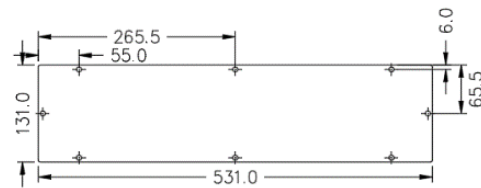

Part No.	Description	Dimensions
		Height × Width × Depth
DB-PLINTH	50mm High Zinc Annealed steel plinth to suit AB enclosures with 200mm depth	50 × 600 × 200
DB-PLINTH300	50mm High Zinc Annealed steel plinth to suit AB enclosures with 300mm depth	50 × 600 × 300
DB-PLINTH-CZ	50mm High Zinc Annealed steel plinth to suit cable zone with 200mm depth	50 × 300 × 200
DB-PLINTH-GAL	100mm High Hot dip Galvanised channel plinth to suit AB enclosures with 200mm depth	100 × 600 × 200
DB-PLINTH300-GAL	100mm High Hot dip Galvanised Channel plinth to suit AB enclosures with 300mm depth	100 × 600 × 300
DB-PLINTH-GAL-CZ	100mm High Hot dip Galvanised Channel plinth to suit cable zone with 200mm depth	100 × 300 × 200

BOTTOM VIEW

GLAND PLATE - SMALL

FRONT ELEVATION

DB-PLINTH-CZ Gasket

DB-PLINTH-GAL

TOP VIEW

GLAND PLATE

FRONT VIEW

DB-PLINTH GASKET

BOTTOM VIEW

SIDE VIEW

DB-PLINTH-GAL-CZ

TOP VIEW

BOTTOM VIEW

FRONT ELEVATION

GLAND PLATE - SMAL