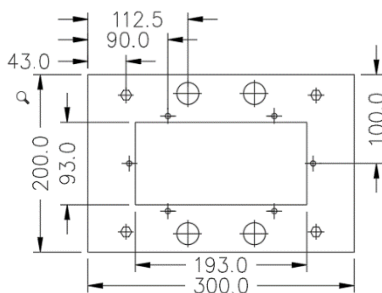

BOTTOM VIEW

GLAND PLATE - SMALL

FRONT ELEVATION

DB-PLINTH-CZ Gasket

DB-PLINTH-GAL

TOP VIEW

GLAND PLATE

FRONT VIEW

DB-PLINTH GASKET

BOTTOM VIEW

SIDE VIEW

DB-PLINTH-GAL-CZ

TOP VIEW

BOTTOM VIEW

FRONT ELEVATION

GLAND PLATE - SMAL

DB-PLINTH-CZ Gasket

Catalogue number: **DB-PLINTH**□□-□

Zinc Annealed & Hot Dip Galvanized Plinths 50mm & 100mm high

DB-PLINTH300-GAL

TOP VIEW

GLAND PLATE

FRONT VIEW

DB-PLINTH GASKET

BOTTOM VIEW

SIDE VIEW