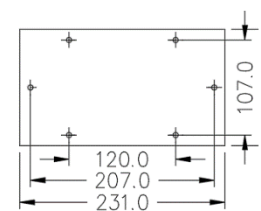

BOTTOM VIEW

GLAND PLATE - SMALL

FRONT ELEVATION

DB-PLINTH-CZ Gasket

DB-PLINTH-GAL

TOP VIEW

GLAND PLATE

FRONT VIEW

DB-PLINTH GASKET

BOTTOM VIEW

SIDE VIEW

DB-PLINTH-GAL-CZ

TOP VIEW

BOTTOM VIEW

FRONT ELEVATION

GLAND PLATE - SMAL

DB-PLINTH-CZ Gasket

Catalogue number: **DB-PLINTH**□□-□

Zinc Annealed & Hot Dip Galvanized Plinths 50mm & 100mm high

DB-PLINTH300-GAL

TOP VIEW

GLAND PLATE

FRONT VIEW

DB-PLINTH GASKET

BOTTOM VIEW

SIDE VIEW