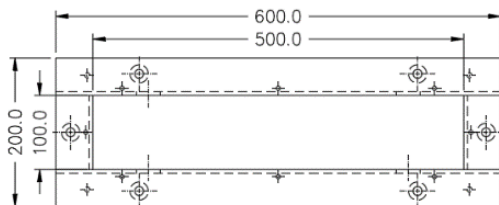

Part No.	Description	Dimensions
		Height × Width × Depth
DB-PLINTH	50mm High Zinc Annealed steel plinth to suit AB enclosures with 200mm depth	50 × 600 × 200
DB-PLINTH300	50mm High Zinc Annealed steel plinth to suit AB enclosures with 300mm depth	50 × 600 × 300
DB-PLINTH-CZ	50mm High Zinc Annealed steel plinth to suit cable zone with 200mm depth	50 × 300 × 200
DB-PLINTH-GAL	100mm High Hot dip Galvanised channel plinth to suit AB enclosures with 200mm depth	100 × 600 × 200
DB-PLINTH300-GAL	100mm High Hot dip Galvanised Channel plinth to suit AB enclosures with 300mm depth	100 × 600 × 300
DB-PLINTH-GAL-CZ	100mm High Hot dip Galvanised Channel plinth to suit cable zone with 200mm depth	100 × 300 × 200

DB-PLINTH300

BOTTOM VIEW

DB-PLINTH GASKET

FRONT ELEVATION

TOP VIEW

GLAND PLATE

DB-PLINTH-CZ

TOP VIEW

BOTTOM VIEW

GLAND PLATE - SMALL

FRONT ELEVATION

DB-PLINTH-CZ Gasket

DB-PLINTH-GAL

TOP VIEW

GLAND PLATE

FRONT VIEW

DB-PLINTH GASKET

BOTTOM VIEW

SIDE VIEW

DB-PLINTH-GAL-CZ

TOP VIEW

BOTTOM VIEW

FRONT ELEVATION

GLAND PLATE - SMAL