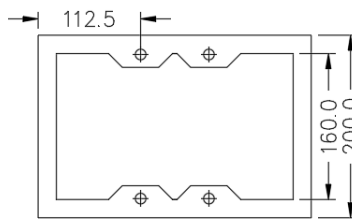

Part No.	Description	Dimensions
		Height × Width × Depth
DB-PLINTH	50mm High Zinc Annealed steel plinth to suit AB enclosures with 200mm depth	50 × 600 × 200
DB-PLINTH300	50mm High Zinc Annealed steel plinth to suit AB enclosures with 300mm depth	50 × 600 × 300
DB-PLINTH-CZ	50mm High Zinc Annealed steel plinth to suit cable zone with 200mm depth	50 × 300 × 200
DB-PLINTH-GAL	100mm High Hot dip Galvanised channel plinth to suit AB enclosures with 200mm depth	100 × 600 × 200
DB-PLINTH300-GAL	100mm High Hot dip Galvanised Channel plinth to suit AB enclosures with 300mm depth	100 × 600 × 300
DB-PLINTH-GAL-CZ	100mm High Hot dip Galvanised Channel plinth to suit cable zone with 200mm depth	100 × 300 × 200

DB-PLINTH300

BOTTOM VIEW

DB-PLINTH GASKET

FRONT ELEVATION

TOP VIEW

GLAND PLATE

DB-PLINTH-CZ

TOP VIEW

BOTTOM VIEW

GLAND PLATE - SMALL

FRONT ELEVATION

DB-PLINTH-CZ Gasket

DB-PLINTH-GAL

TOP VIEW

GLAND PLATE

FRONT VIEW

DB-PLINTH GASKET

BOTTOM VIEW

SIDE VIEW

DB-PLINTH-GAL-CZ

TOP VIEW

BOTTOM VIEW

FRONT ELEVATION

GLAND PLATE - SMAL