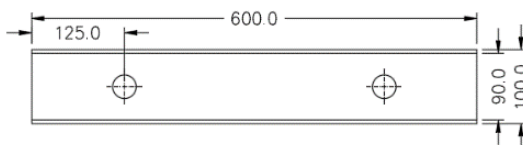

Part No.	Description	Dimensions
		Height × Width × Depth
DB-PLINTH	50mm High Zinc Annealed steel plinth to suit AB enclosures with 200mm depth	50 × 600 × 200
DB-PLINTH300	50mm High Zinc Annealed steel plinth to suit AB enclosures with 300mm depth	50 × 600 × 300
DB-PLINTH-CZ	50mm High Zinc Annealed steel plinth to suit cable zone with 200mm depth	50 × 300 × 200
DB-PLINTH-GAL	100mm High Hot dip Galvanised channel plinth to suit AB enclosures with 200mm depth	100 × 600 × 200
DB-PLINTH300-GAL	100mm High Hot dip Galvanised Channel plinth to suit AB enclosures with 300mm depth	100 × 600 × 300
DB-PLINTH-GAL-CZ	100mm High Hot dip Galvanised Channel plinth to suit cable zone with 200mm depth	100 × 300 × 200

DB-PLINTH300

BOTTOM VIEW

DB-PLINTH GASKET

FRONT ELEVATION

TOP VIEW

GLAND PLATE

DB-PLINTH-CZ

TOP VIEW

BOTTOM VIEW

GLAND PLATE - SMALL

FRONT ELEVATION

DB-PLINTH-CZ Gasket

DB-PLINTH-GAL

TOP VIEW

GLAND PLATE

FRONT VIEW

DB-PLINTH GASKET

BOTTOM VIEW

SIDE VIEW

DB-PLINTH-GAL-CZ

TOP VIEW

BOTTOM VIEW

FRONT ELEVATION

GLAND PLATE - SMAL