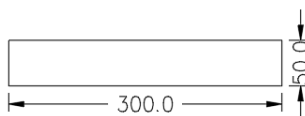

Part No.	Description	Dimensions
		Height × Width × Depth
DB-PLINTH	50mm High Zinc Annealed steel plinth to suit AB enclosures with 200mm depth	50 × 600 × 200
DB-PLINTH300	50mm High Zinc Annealed steel plinth to suit AB enclosures with 300mm depth	50 × 600 × 300
DB-PLINTH-CZ	50mm High Zinc Annealed steel plinth to suit cable zone with 200mm depth	50 × 300 × 200
DB-PLINTH-GAL	100mm High Hot dip Galvanised channel plinth to suit AB enclosures with 200mm depth	100 × 600 × 200
DB-PLINTH300-GAL	100mm High Hot dip Galvanised Channel plinth to suit AB enclosures with 300mm depth	100 × 600 × 300
DB-PLINTH-GAL-CZ	100mm High Hot dip Galvanised Channel plinth to suit cable zone with 200mm depth	100 × 300 × 200

DB-PLINTH300

BOTTOM VIEW

DB-PLINTH GASKET

FRONT ELEVATION

TOP VIEW

GLAND PLATE

DB-PLINTH-CZ

TOP VIEW

BOTTOM VIEW

GLAND PLATE - SMALL

FRONT ELEVATION

DB-PLINTH-CZ Gasket

DB-PLINTH-GAL

TOP VIEW

GLAND PLATE

FRONT VIEW