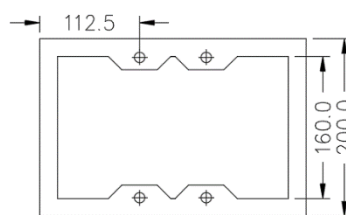

BOTTOM VIEW

GLAND PLATE - SMALL

FRONT ELEVATION

DB-PLINTH-CZ Gasket

DB-PLINTH-GAL

TOP VIEW

GLAND PLATE

FRONT VIEW

DB-PLINTH GASKET

BOTTOM VIEW

SIDE VIEW

DB-PLINTH-GAL-CZ

TOP VIEW

BOTTOM VIEW

FRONT ELEVATION

GLAND PLATE - SMAL

DB-PLINTH-CZ Gasket

Catalogue number: **DB-PLINTH**□□-□

Zinc Annealed & Hot Dip Galvanized Plinths 50mm & 100mm high

DB-PLINTH300-GAL

TOP VIEW

GLAND PLATE

FRONT VIEW

DB-PLINTH GASKET

BOTTOM VIEW

SIDE VIEW