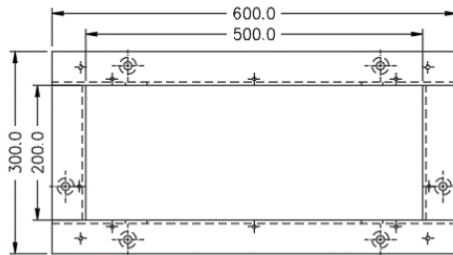

Part No.	Description	Dimensions
		Height × Width × Depth
DB-PLINTH	50mm High Zinc Annealed steel plinth to suit AB enclosures with 200mm depth	50 × 600 × 200
DB-PLINTH300	50mm High Zinc Annealed steel plinth to suit AB enclosures with 300mm depth	50 × 600 × 300
DB-PLINTH-CZ	50mm High Zinc Annealed steel plinth to suit cable zone with 200mm depth	50 × 300 × 200
DB-PLINTH-GAL	100mm High Hot dip Galvanised channel plinth to suit AB enclosures with 200mm depth	100 × 600 × 200
DB-PLINTH300-GAL	100mm High Hot dip Galvanised Channel plinth to suit AB enclosures with 300mm depth	100 × 600 × 300
DB-PLINTH-GAL-CZ	100mm High Hot dip Galvanised Channel plinth to suit cable zone with 200mm depth	100 × 300 × 200

DB-PLINTH GASKET

BOTTOM VIEW

SIDE VIEW

DB-PLINTH-GAL-CZ

TOP VIEW

BOTTOM VIEW

FRONT ELEVATION

GLAND PLATE - SMAL

DB-PLINTH-CZ Gasket

Catalogue number: **DB-PLINTH**□□-□

Zinc Annealed & Hot Dip Galvanized Plinths 50mm & 100mm high

DB-PLINTH300-GAL

TOP VIEW

GLAND PLATE

FRONT VIEW

DB-PLINTH GASKET

BOTTOM VIEW

SIDE VIEW