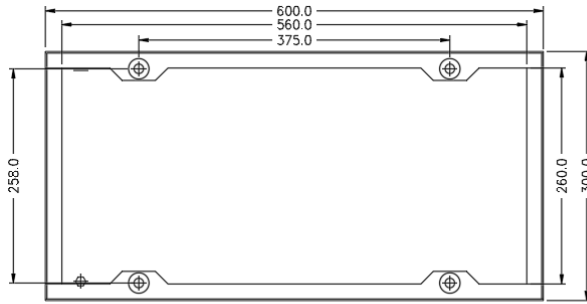

Part No.	Description	Dimensions
		Height × Width × Depth
DB-PLINTH	50mm High Zinc Annealed steel plinth to suit AB enclosures with 200mm depth	50 × 600 × 200
DB-PLINTH300	50mm High Zinc Annealed steel plinth to suit AB enclosures with 300mm depth	50 × 600 × 300
DB-PLINTH-CZ	50mm High Zinc Annealed steel plinth to suit cable zone with 200mm depth	50 × 300 × 200
DB-PLINTH-GAL	100mm High Hot dip Galvanised channel plinth to suit AB enclosures with 200mm depth	100 × 600 × 200
DB-PLINTH300-GAL	100mm High Hot dip Galvanised Channel plinth to suit AB enclosures with 300mm depth	100 × 600 × 300
DB-PLINTH-GAL-CZ	100mm High Hot dip Galvanised Channel plinth to suit cable zone with 200mm depth	100 × 300 × 200

DB-PLINTH

BOTTOM VIEW

DB-PLINTH GASKET

FRONT ELEVATION

TOP VIEW

GLAND PLATE

Catalogue number: **DB-PLINTH**□□-□

Zinc Annealed & Hot Dip Galvanized Plinths 50mm & 100mm high

DB-PLINTH300

BOTTOM VIEW

DB-PLINTH GASKET

FRONT ELEVATION

TOP VIEW

GLAND PLATE

DB-PLINTH-CZ

TOP VIEW

BOTTOM VIEW

GLAND PLATE - SMALL

FRONT ELEVATION

DB-PLINTH-CZ Gasket

DB-PLINTH-GAL

TOP VIEW

GLAND PLATE

FRONT VIEW