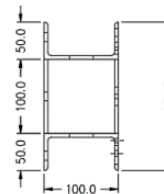

Part No.	Description	Dimensions
		Height × Width × Depth
DB-PLINTH	50mm High Zinc Annealed steel plinth to suit AB enclosures with 200mm depth	50 × 600 × 200
DB-PLINTH300	50mm High Zinc Annealed steel plinth to suit AB enclosures with 300mm depth	50 × 600 × 300
DB-PLINTH-CZ	50mm High Zinc Annealed steel plinth to suit cable zone with 200mm depth	50 × 300 × 200
DB-PLINTH-GAL	100mm High Hot dip Galvanised channel plinth to suit AB enclosures with 200mm depth	100 × 600 × 200
DB-PLINTH300-GAL	100mm High Hot dip Galvanised Channel plinth to suit AB enclosures with 300mm depth	100 × 600 × 300
DB-PLINTH-GAL-CZ	100mm High Hot dip Galvanised Channel plinth to suit cable zone with 200mm depth	100 × 300 × 200

DB-PLINTH300

BOTTOM VIEW

DB-PLINTH GASKET

FRONT ELEVATION

TOP VIEW

GLAND PLATE

DB-PLINTH-CZ

TOP VIEW

BOTTOM VIEW

GLAND PLATE - SMALL

FRONT ELEVATION

DB-PLINTH-CZ Gasket

DB-PLINTH-GAL

TOP VIEW

GLAND PLATE

FRONT VIEW

DB-PLINTH GASKET

BOTTOM VIEW

SIDE VIEW

DB-PLINTH-GAL-CZ

TOP VIEW

BOTTOM VIEW

FRONT ELEVATION

GLAND PLATE - SMAL