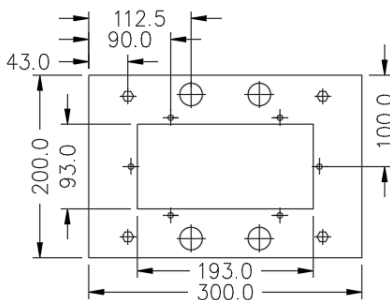

Part No.	Description	Dimensions
		Height × Width × Depth
DB-PLINTH	50mm High Zinc Annealed steel plinth to suit AB enclosures with 200mm depth	50 × 600 × 200
DB-PLINTH300	50mm High Zinc Annealed steel plinth to suit AB enclosures with 300mm depth	50 × 600 × 300
DB-PLINTH-CZ	50mm High Zinc Annealed steel plinth to suit cable zone with 200mm depth	50 × 300 × 200
DB-PLINTH-GAL	100mm High Hot dip Galvanised channel plinth to suit AB enclosures with 200mm depth	100 × 600 × 200
DB-PLINTH300-GAL	100mm High Hot dip Galvanised Channel plinth to suit AB enclosures with 300mm depth	100 × 600 × 300
DB-PLINTH-GAL-CZ	100mm High Hot dip Galvanised Channel plinth to suit cable zone with 200mm depth	100 × 300 × 200

DB-PLINTH300

BOTTOM VIEW

DB-PLINTH GASKET

FRONT ELEVATION

TOP VIEW

GLAND PLATE

DB-PLINTH-CZ

TOP VIEW

BOTTOM VIEW

GLAND PLATE - SMALL

FRONT ELEVATION

DB-PLINTH-CZ Gasket

DB-PLINTH-GAL

TOP VIEW

GLAND PLATE

FRONT VIEW

DB-PLINTH GASKET

BOTTOM VIEW

SIDE VIEW

DB-PLINTH-GAL-CZ

TOP VIEW

BOTTOM VIEW

FRONT ELEVATION

GLAND PLATE - SMAL