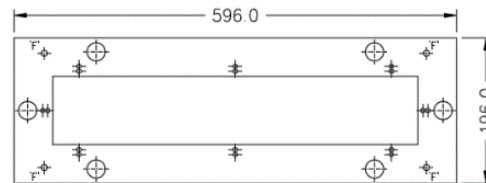

Part No.	Description	Dimensions
		Height × Width × Depth
DB-PLINTH	50mm High Zinc Annealed steel plinth to suit AB enclosures with 200mm depth	50 × 600 × 200
DB-PLINTH300	50mm High Zinc Annealed steel plinth to suit AB enclosures with 300mm depth	50 × 600 × 300
DB-PLINTH-CZ	50mm High Zinc Annealed steel plinth to suit cable zone with 200mm depth	50 × 300 × 200
DB-PLINTH-GAL	100mm High Hot dip Galvanised channel plinth to suit AB enclosures with 200mm depth	100 × 600 × 200
DB-PLINTH300-GAL	100mm High Hot dip Galvanised Channel plinth to suit AB enclosures with 300mm depth	100 × 600 × 300
DB-PLINTH-GAL-CZ	100mm High Hot dip Galvanised Channel plinth to suit cable zone with 200mm depth	100 × 300 × 200

DB-PLINTH300

BOTTOM VIEW

DB-PLINTH GASKET

FRONT ELEVATION

TOP VIEW

GLAND PLATE

DB-PLINTH-CZ

TOP VIEW

BOTTOM VIEW

GLAND PLATE - SMALL

FRONT ELEVATION

DB-PLINTH-CZ Gasket

DB-PLINTH-GAL

TOP VIEW

GLAND PLATE

FRONT VIEW

DB-PLINTH GASKET

BOTTOM VIEW

SIDE VIEW

DB-PLINTH-GAL-CZ

TOP VIEW

BOTTOM VIEW

FRONT ELEVATION

GLAND PLATE - SMAL