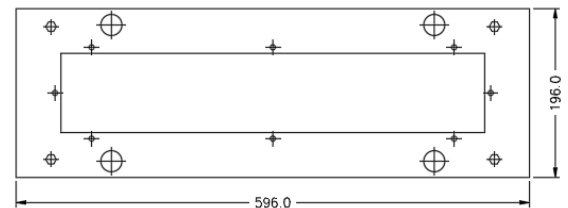

DB-PLINTH GASKET