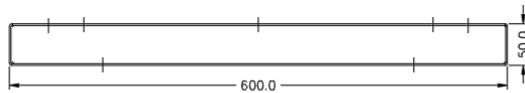

Part No.	Description	Dimensions
		Height × Width × Depth
DB-PLINTH	50mm High Zinc Annealed steel plinth to suit AB enclosures with 200mm depth	50 × 600 × 200
DB-PLINTH300	50mm High Zinc Annealed steel plinth to suit AB enclosures with 300mm depth	50 × 600 × 300
DB-PLINTH-CZ	50mm High Zinc Annealed steel plinth to suit cable zone with 200mm depth	50 × 300 × 200
DB-PLINTH-GAL	100mm High Hot dip Galvanised channel plinth to suit AB enclosures with 200mm depth	100 × 600 × 200
DB-PLINTH300-GAL	100mm High Hot dip Galvanised Channel plinth to suit AB enclosures with 300mm depth	100 × 600 × 300
DB-PLINTH-GAL-CZ	100mm High Hot dip Galvanised Channel plinth to suit cable zone with 200mm depth	100 × 300 × 200

DB-PLINTH

BOTTOM VIEW

DB-PLINTH GASKET

FRONT ELEVATION

TOP VIEW

GLAND PLATE

Catalogue number: **DB-PLINTH**□□-□

Zinc Annealed & Hot Dip Galvanized Plinths 50mm & 100mm high

DB-PLINTH300

BOTTOM VIEW

DB-PLINTH GASKET

FRONT ELEVATION

TOP VIEW

GLAND PLATE

DB-PLINTH-CZ

TOP VIEW