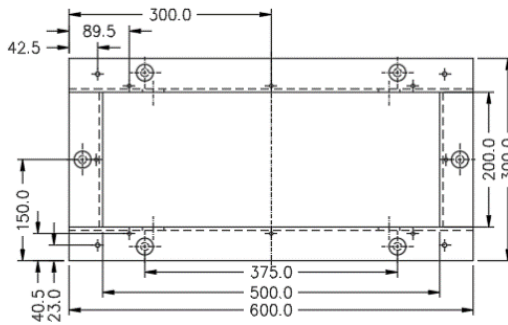

BOTTOM VIEW

GLAND PLATE - SMALL

FRONT ELEVATION

DB-PLINTH-CZ Gasket

DB-PLINTH-GAL

TOP VIEW

GLAND PLATE

FRONT VIEW

DB-PLINTH GASKET

BOTTOM VIEW

SIDE VIEW

DB-PLINTH-GAL-CZ

TOP VIEW

BOTTOM VIEW

FRONT ELEVATION

GLAND PLATE - SMAL

DB-PLINTH-CZ Gasket

Catalogue number: **DB-PLINTH**□□-□

Zinc Annealed & Hot Dip Galvanized Plinths 50mm & 100mm high

DB-PLINTH300-GAL

TOP VIEW

GLAND PLATE

FRONT VIEW

DB-PLINTH GASKET

BOTTOM VIEW

SIDE VIEW