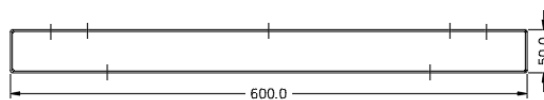

FRONT ELEVATION