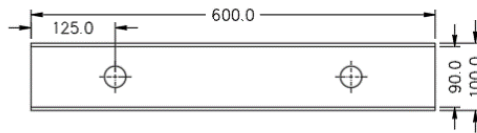

Part No.	Description	Dimensions
		Height × Width × Depth
DB-PLINTH	50mm High Zinc Annealed steel plinth to suit AB enclosures with 200mm depth	50 × 600 × 200
DB-PLINTH300	50mm High Zinc Annealed steel plinth to suit AB enclosures with 300mm depth	50 × 600 × 300
DB-PLINTH-CZ	50mm High Zinc Annealed steel plinth to suit cable zone with 200mm depth	50 × 300 × 200
DB-PLINTH-GAL	100mm High Hot dip Galvanised channel plinth to suit AB enclosures with 200mm depth	100 × 600 × 200
DB-PLINTH300-GAL	100mm High Hot dip Galvanised Channel plinth to suit AB enclosures with 300mm depth	100 × 600 × 300
DB-PLINTH-GAL-CZ	100mm High Hot dip Galvanised Channel plinth to suit cable zone with 200mm depth	100 × 300 × 200

DB-PLINTH GASKET

BOTTOM VIEW

SIDE VIEW

DB-PLINTH-GAL-CZ

TOP VIEW

BOTTOM VIEW

FRONT ELEVATION

GLAND PLATE - SMAL

DB-PLINTH-CZ Gasket

Catalogue number: **DB-PLINTH**□□-□

Zinc Annealed & Hot Dip Galvanized Plinths 50mm & 100mm high

DB-PLINTH300-GAL

TOP VIEW

GLAND PLATE

FRONT VIEW

DB-PLINTH GASKET

BOTTOM VIEW

SIDE VIEW