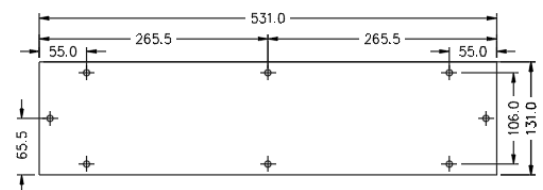

Part No.	Description	Dimensions
		Height × Width × Depth
DB-PLINTH	50mm High Zinc Annealed steel plinth to suit AB enclosures with 200mm depth	50 × 600 × 200
DB-PLINTH300	50mm High Zinc Annealed steel plinth to suit AB enclosures with 300mm depth	50 × 600 × 300
DB-PLINTH-CZ	50mm High Zinc Annealed steel plinth to suit cable zone with 200mm depth	50 × 300 × 200
DB-PLINTH-GAL	100mm High Hot dip Galvanised channel plinth to suit AB enclosures with 200mm depth	100 × 600 × 200
DB-PLINTH300-GAL	100mm High Hot dip Galvanised Channel plinth to suit AB enclosures with 300mm depth	100 × 600 × 300
DB-PLINTH-GAL-CZ	100mm High Hot dip Galvanised Channel plinth to suit cable zone with 200mm depth	100 × 300 × 200

DB-PLINTH

BOTTOM VIEW

DB-PLINTH GASKET

FRONT ELEVATION

TOP VIEW

GLAND PLATE

Catalogue number: **DB-PLINTH**□□-□

Zinc Annealed & Hot Dip Galvanized Plinths 50mm & 100mm high