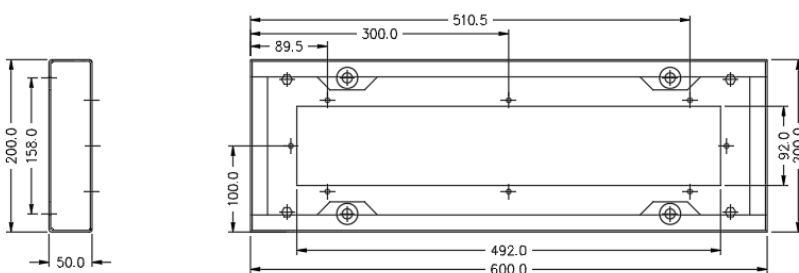

Part No.	Description	Dimensions
		Height × Width × Depth
DB-PLINTH	50mm High Zinc Annealed steel plinth to suit AB enclosures with 200mm depth	50 × 600 × 200
DB-PLINTH300	50mm High Zinc Annealed steel plinth to suit AB enclosures with 300mm depth	50 × 600 × 300
DB-PLINTH-CZ	50mm High Zinc Annealed steel plinth to suit cable zone with 200mm depth	50 × 300 × 200
DB-PLINTH-GAL	100mm High Hot dip Galvanised channel plinth to suit AB enclosures with 200mm depth	100 × 600 × 200
DB-PLINTH300-GAL	100mm High Hot dip Galvanised Channel plinth to suit AB enclosures with 300mm depth	100 × 600 × 300
DB-PLINTH-GAL-CZ	100mm High Hot dip Galvanised Channel plinth to suit cable zone with 200mm depth	100 × 300 × 200

DB-PLINTH

BOTTOM VIEW

DB-PLINTH GASKET

FRONT ELEVATION

TOP VIEW

GLAND PLATE

Catalogue number: **DB-PLINTH**□□-□

Zinc Annealed & Hot Dip Galvanized Plinths 50mm & 100mm high

DB-PLINTH300

BOTTOM VIEW

DB-PLINTH GASKET

FRONT ELEVATION

TOP VIEW

GLAND PLATE

DB-PLINTH-CZ

TOP VIEW