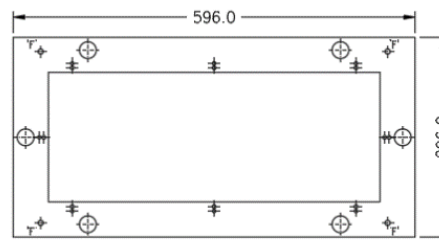

DB-PLINTH GASKET

BOTTOM VIEW

SIDE VIEW

DB-PLINTH-GAL-CZ

TOP VIEW

BOTTOM VIEW

FRONT ELEVATION

GLAND PLATE - SMAL

DB-PLINTH-CZ Gasket

Catalogue number: **DB-PLINTH**□□-□

Zinc Annealed & Hot Dip Galvanized Plinths 50mm & 100mm high

DB-PLINTH300-GAL

TOP VIEW

GLAND PLATE

FRONT VIEW

DB-PLINTH GASKET

BOTTOM VIEW

SIDE VIEW