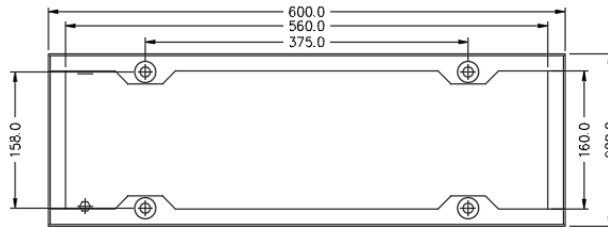

DB-PLINTH

BOTTOM VIEW