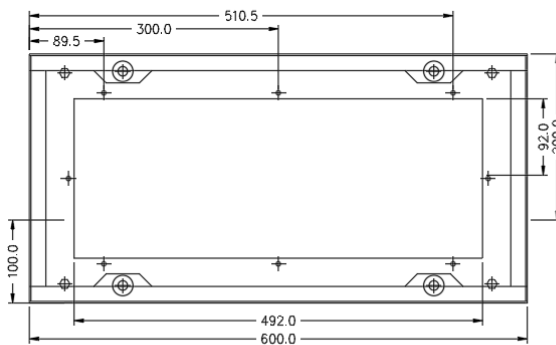

Part No.	Description	Dimensions
		Height × Width × Depth
DB-PLINTH	50mm High Zinc Annealed steel plinth to suit AB enclosures with 200mm depth	50 × 600 × 200
DB-PLINTH300	50mm High Zinc Annealed steel plinth to suit AB enclosures with 300mm depth	50 × 600 × 300
DB-PLINTH-CZ	50mm High Zinc Annealed steel plinth to suit cable zone with 200mm depth	50 × 300 × 200
DB-PLINTH-GAL	100mm High Hot dip Galvanised channel plinth to suit AB enclosures with 200mm depth	100 × 600 × 200
DB-PLINTH300-GAL	100mm High Hot dip Galvanised Channel plinth to suit AB enclosures with 300mm depth	100 × 600 × 300
DB-PLINTH-GAL-CZ	100mm High Hot dip Galvanised Channel plinth to suit cable zone with 200mm depth	100 × 300 × 200

DB-PLINTH300

BOTTOM VIEW

DB-PLINTH GASKET

FRONT ELEVATION

TOP VIEW

GLAND PLATE

DB-PLINTH-CZ

TOP VIEW

BOTTOM VIEW

GLAND PLATE - SMALL

FRONT ELEVATION

DB-PLINTH-CZ Gasket

DB-PLINTH-GAL

TOP VIEW

GLAND PLATE

FRONT VIEW

DB-PLINTH GASKET

BOTTOM VIEW

SIDE VIEW

DB-PLINTH-GAL-CZ

TOP VIEW

BOTTOM VIEW

FRONT ELEVATION

GLAND PLATE - SMAL