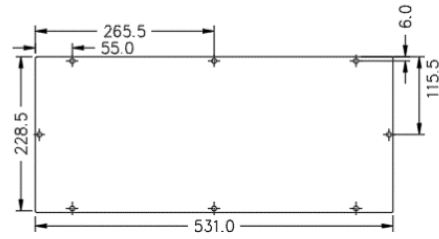

DB-PLINTH GASKET

BOTTOM VIEW

SIDE VIEW

DB-PLINTH-GAL-CZ

TOP VIEW

BOTTOM VIEW

FRONT ELEVATION

GLAND PLATE - SMAL

DB-PLINTH-CZ Gasket

Catalogue number: **DB-PLINTH**□□-□

Zinc Annealed & Hot Dip Galvanized Plinths 50mm & 100mm high

DB-PLINTH300-GAL

TOP VIEW

GLAND PLATE

FRONT VIEW

DB-PLINTH GASKET

BOTTOM VIEW

SIDE VIEW