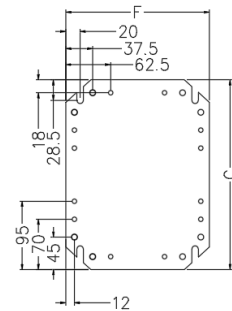

BOTTOM SIDE

SIDE VIEW

SIDE VIEW

FRONT DOOR REMOVED

DOOR LOCK

DOOR LOCK DIMENSIONS

Catalogue number: **CRX**□□□□□□□□

**CRXX**□□□□□□□□

CVS Eureka IP65 Stainless Steel Enclosures

Dimensions for CRXX/CRX302515- CRXX/CRX806030

FRONT ELEVATION

FRONT ELEVATION  
FRONT DOOR & GEAR TRAY REMOVED

FRONT ELEVATION  
FRONT DOOR REMOVED

GEAR TRAY

BOTTOM SIDE  
USABLE GLAND PLATE AREA

LEFT SIDE

LEFT SIDE  
FRONT DOOR REMOVED

DOOR LOCK  
DOOR LOCK DIMENSIONS

Part No.	A	B	C	D	E	F
CRX302515	300	278	264	250	206	200
CRXX/CRX303015	300	278	264	300	256	250
CRX403015	400	378	364	300	256	250
CRXX/CRX403020	400	378	364	300	256	250
CRXX/CRX404020	400	378	364	400	356	350
CRXX/CRX604030	600	578	564	400	356	350
CRXX/CRX606025	600	578	564	600	556	550
CRX705025	700	678	664	500	456	450
CRXX/CRX806030	800	778	764	600	556	550

Catalogue number: **CRX**□□□□□□□□

**CRXX**□□□□□□□□

CVS Eureka IP65 Stainless Steel Enclosures

Dimensions for CRXX/CRX808030- CRXX/CRX1208030

Part No.	A	B	C
CRXX/CRX808030	800	778	764
CRXX/CRX1008030	1000	978	964
CRXX/CRX1208030	1200	1178	1164