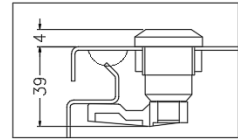

### Dimensions for CRX252015

FRONT ELEVATION

WITH FRONT DOOR FITTED

FRONT ELEVATION

FRONT DOOR & GEAR TRAY REMOVED

FRONT ELEVATION

FRONT DOOR REMOVED

GEAR TRAY

BOTTOM SIDE

SIDE VIEW

SIDE VIEW

FRONT DOOR REMOVED

DOOR LOCK

DOOR LOCK DIMENSIONS

Catalogue number: **CRX**□□□□□□□□

**CRXX**□□□□□□□□

CVS Eureka IP65 Stainless Steel Enclosures

Dimensions for CRXX/CRX302515- CRXX/CRX806030

FRONT ELEVATION

FRONT ELEVATION  
FRONT DOOR & GEAR TRAY REMOVED

FRONT ELEVATION  
FRONT DOOR REMOVED

GEAR TRAY

BOTTOM SIDE  
USABLE GLAND PLATE AREA

LEFT SIDE

LEFT SIDE  
FRONT DOOR REMOVED

DOOR LOCK  
DOOR LOCK DIMENSIONS

Part No.	A	B	C	D	E	F
CRX302515	300	278	264	250	206	200
CRXX/CRX303015	300	278	264	300	256	250
CRX403015	400	378	364	300	256	250
CRXX/CRX403020	400	378	364	300	256	250
CRXX/CRX404020	400	378	364	400	356	350
CRXX/CRX604030	600	578	564	400	356	350
CRXX/CRX606025	600	578	564	600	556	550
CRX705025	700	678	664	500	456	450
CRXX/CRX806030	800	778	764	600	556	550