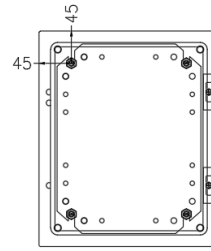

BOTTOM SIDE

SIDE VIEW

SIDE VIEW

FRONT DOOR REMOVED

DOOR LOCK

DOOR LOCK DIMENSIONS

Catalogue number: **CRX**□□□□□□□□

**CRXX**□□□□□□□□

CVS Eureka IP65 Stainless Steel Enclosures

Dimensions for CRXX/CRX302515- CRXX/CRX806030

FRONT ELEVATION

FRONT ELEVATION  
FRONT DOOR & GEAR TRAY REMOVED

FRONT ELEVATION  
FRONT DOOR REMOVED

GEAR TRAY

BOTTOM SIDE  
USABLE GLAND PLATE AREA

LEFT SIDE

LEFT SIDE  
FRONT DOOR REMOVED

DOOR LOCK  
DOOR LOCK DIMENSIONS

Part No.	A	B	C	D	E	F
CRX302515	300	278	264	250	206	200
CRXX/CRX303015	300	278	264	300	256	250
CRX403015	400	378	364	300	256	250
CRXX/CRX403020	400	378	364	300	256	250
CRXX/CRX404020	400	378	364	400	356	350
CRXX/CRX604030	600	578	564	400	356	350
CRXX/CRX606025	600	578	564	600	556	550
CRX705025	700	678	664	500	456	450
CRXX/CRX806030	800	778	764	600	556	550

Catalogue number: **CRX**□□□□□□□□

**CRXX**□□□□□□□□

CVS Eureka IP65 Stainless Steel Enclosures

Dimensions for CRXX/CRX808030- CRXX/CRX1208030

Part No.	A	B	C
CRXX/CRX808030	800	778	764
CRXX/CRX1008030	1000	978	964
CRXX/CRX1208030	1200	1178	1164