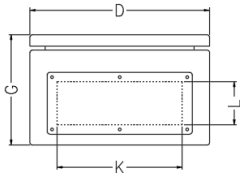

BOTTOM SIDE

SIDE VIEW

SIDE VIEW

FRONT DOOR REMOVED

DOOR LOCK

DOOR LOCK DIMENSIONS

Catalogue number: **CRX**□□□□□□□□

**CRXX**□□□□□□□□

CVS Eureka IP65 Stainless Steel Enclosures

Dimensions for CRXX/CRX302515- CRXX/CRX806030

FRONT ELEVATION

FRONT ELEVATION  
FRONT DOOR & GEAR TRAY REMOVED

FRONT ELEVATION  
FRONT DOOR REMOVED

GEAR TRAY

BOTTOM SIDE  
USABLE GLAND PLATE AREA

LEFT SIDE

LEFT SIDE  
FRONT DOOR REMOVED

DOOR LOCK  
DOOR LOCK DIMENSIONS

Part No.	A	B	C	D	E	F
CRX302515	300	278	264	250	206	200
CRXX/CRX303015	300	278	264	300	256	250
CRX403015	400	378	364	300	256	250
CRXX/CRX403020	400	378	364	300	256	250
CRXX/CRX404020	400	378	364	400	356	350
CRXX/CRX604030	600	578	564	400	356	350
CRXX/CRX606025	600	578	564	600	556	550
CRX705025	700	678	664	500	456	450
CRXX/CRX806030	800	778	764	600	556	550