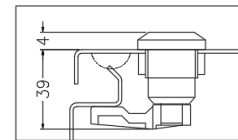

BOTTOM SIDE

SIDE VIEW

SIDE VIEW

FRONT DOOR REMOVED

DOOR LOCK

DOOR LOCK DIMENSIONS

Catalogue number: **CRX**□□□□□□□□

**CRXX**□□□□□□□□

CVS Eureka IP65 Stainless Steel Enclosures

Dimensions for CRXX/CRX302515- CRXX/CRX806030

FRONT ELEVATION

FRONT ELEVATION  
FRONT DOOR & GEAR TRAY REMOVED

FRONT ELEVATION  
FRONT DOOR REMOVED

GEAR TRAY

BOTTOM SIDE  
USABLE GLAND PLATE AREA

LEFT SIDE

LEFT SIDE  
FRONT DOOR REMOVED

DOOR LOCK  
DOOR LOCK DIMENSIONS

Part No.	A	B	C	D	E	F
CRX302515	300	278	264	250	206	200
CRXX/CRX303015	300	278	264	300	256	250
CRX403015	400	378	364	300	256	250
CRXX/CRX403020	400	378	364	300	256	250
CRXX/CRX404020	400	378	364	400	356	350
CRXX/CRX604030	600	578	564	400	356	350
CRXX/CRX606025	600	578	564	600	556	550
CRX705025	700	678	664	500	456	450
CRXX/CRX806030	800	778	764	600	556	550