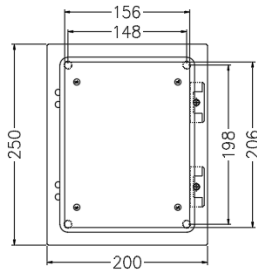

FRONT ELEVATION

FRONT DOOR & GEAR TRAY REMOVED