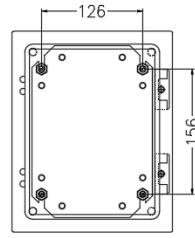

### Dimensions for CRX252015

FRONT ELEVATION

WITH FRONT DOOR FITTED

FRONT ELEVATION

FRONT DOOR & GEAR TRAY REMOVED

FRONT ELEVATION

FRONT DOOR REMOVED

GEAR TRAY

BOTTOM SIDE

SIDE VIEW

SIDE VIEW

FRONT DOOR REMOVED

DOOR LOCK

DOOR LOCK DIMENSIONS

Catalogue number: **CRX**□□□□□□□□

**CRXX**□□□□□□□□

LEFT SIDE

LEFT SIDE  
FRONT DOOR REMOVED

DOOR LOCK  
DOOR LOCK DIMENSIONS

Part No.	A	B	C	D	E	F
CRX302515	300	278	264	250	206	200
CRXX/CRX303015	300	278	264	300	256	250
CRX403015	400	378	364	300	256	250
CRXX/CRX403020	400	378	364	300	256	250
CRXX/CRX404020	400	378	364	400	356	350
CRXX/CRX604030	600	578	564	400	356	350
CRXX/CRX606025	600	578	564	600	556	550
CRX705025	700	678	664	500	456	450
CRXX/CRX806030	800	778	764	600	556	550

Catalogue number: **CRX**□□□□□□□□

**CRXX**□□□□□□□□

CVS Eureka IP65 Stainless Steel Enclosures

Dimensions for CRXX/CRX808030- CRXX/CRX1208030

Part No.	A	B	C
CRXX/CRX808030	800	778	764
CRXX/CRX1008030	1000	978	964
CRXX/CRX1208030	1200	1178	1164