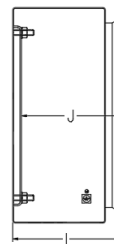

BOTTOM SIDE

SIDE VIEW

SIDE VIEW

FRONT DOOR REMOVED

DOOR LOCK

DOOR LOCK DIMENSIONS

Catalogue number: **CRX**□□□□□□□□

**CRXX**□□□□□□□□

CVS Eureka IP65 Stainless Steel Enclosures

Dimensions for CRXX/CRX302515- CRXX/CRX806030

FRONT ELEVATION

FRONT ELEVATION  
FRONT DOOR & GEAR TRAY REMOVED

FRONT ELEVATION  
FRONT DOOR REMOVED

GEAR TRAY

BOTTOM SIDE  
USABLE GLAND PLATE AREA

LEFT SIDE

LEFT SIDE  
FRONT DOOR REMOVED

DOOR LOCK  
DOOR LOCK DIMENSIONS

Part No.	A	B	C	D	E	F
CRX302515	300	278	264	250	206	200
CRXX/CRX303015	300	278	264	300	256	250
CRX403015	400	378	364	300	256	250
CRXX/CRX403020	400	378	364	300	256	250
CRXX/CRX404020	400	378	364	400	356	350
CRXX/CRX604030	600	578	564	400	356	350
CRXX/CRX606025	600	578	564	600	556	550
CRX705025	700	678	664	500	456	450
CRXX/CRX806030	800	778	764	600	556	550

Catalogue number: **CRX**□□□□□□□□

**CRXX**□□□□□□□□

CVS Eureka IP65 Stainless Steel Enclosures

Dimensions for CRXX/CRX808030- CRXX/CRX1208030

Part No.	A	B	C
CRXX/CRX808030	800	778	764
CRXX/CRX1008030	1000	978	964
CRXX/CRX1208030	1200	1178	1164