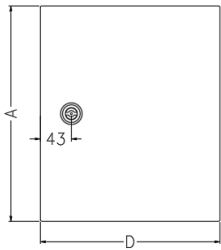

Dimensions for CRXX/CRX302515- CRXX/CRX806030

FRONT ELEVATION