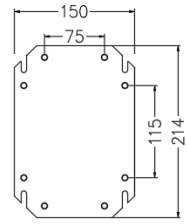

### Dimensions for CRX252015

FRONT ELEVATION

WITH FRONT DOOR FITTED

FRONT ELEVATION

FRONT DOOR & GEAR TRAY REMOVED

FRONT ELEVATION

FRONT DOOR REMOVED

GEAR TRAY

BOTTOM SIDE

SIDE VIEW

SIDE VIEW

FRONT DOOR REMOVED

DOOR LOCK

DOOR LOCK DIMENSIONS

Catalogue number: **CRX**□□□□□□□□

**CRXX**□□□□□□□□

LEFT SIDE

LEFT SIDE  
FRONT DOOR REMOVED

DOOR LOCK  
DOOR LOCK DIMENSIONS

Part No.	A	B	C	D	E	F
CRX302515	300	278	264	250	206	200
CRXX/CRX303015	300	278	264	300	256	250
CRX403015	400	378	364	300	256	250
CRXX/CRX403020	400	378	364	300	256	250
CRXX/CRX404020	400	378	364	400	356	350
CRXX/CRX604030	600	578	564	400	356	350
CRXX/CRX606025	600	578	564	600	556	550
CRX705025	700	678	664	500	456	450
CRXX/CRX806030	800	778	764	600	556	550

Catalogue number: **CRX**□□□□□□□□

**CRXX**□□□□□□□□

CVS Eureka IP65 Stainless Steel Enclosures

Dimensions for CRXX/CRX808030- CRXX/CRX1208030

Part No.	A	B	C
CRXX/CRX808030	800	778	764
CRXX/CRX1008030	1000	978	964
CRXX/CRX1208030	1200	1178	1164