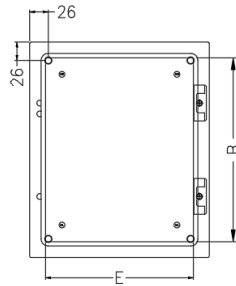

### Dimensions for CRX252015

FRONT ELEVATION

WITH FRONT DOOR FITTED

FRONT ELEVATION

FRONT DOOR & GEAR TRAY REMOVED

FRONT ELEVATION

FRONT DOOR REMOVED

GEAR TRAY

BOTTOM SIDE

SIDE VIEW

SIDE VIEW

FRONT DOOR REMOVED

DOOR LOCK

DOOR LOCK DIMENSIONS

Catalogue number: **CRX**□□□□□□□□

**CRXX**□□□□□□□□

CVS Eureka IP65 Stainless Steel Enclosures

Dimensions for CRXX/CRX302515- CRXX/CRX806030

FRONT ELEVATION

FRONT ELEVATION  
FRONT DOOR & GEAR TRAY REMOVED

FRONT ELEVATION  
FRONT DOOR REMOVED

GEAR TRAY

BOTTOM SIDE  
USABLE GLAND PLATE AREA

LEFT SIDE

LEFT SIDE  
FRONT DOOR REMOVED

DOOR LOCK  
DOOR LOCK DIMENSIONS

Part No.	A	B	C	D	E	F
CRX302515	300	278	264	250	206	200
CRXX/CRX303015	300	278	264	300	256	250
CRX403015	400	378	364	300	256	250
CRXX/CRX403020	400	378	364	300	256	250
CRXX/CRX404020	400	378	364	400	356	350
CRXX/CRX604030	600	578	564	400	356	350
CRXX/CRX606025	600	578	564	600	556	550
CRX705025	700	678	664	500	456	450
CRXX/CRX806030	800	778	764	600	556	550