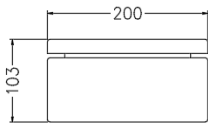

Enclosure Material		Height		Width		Depth	
CRX	304 Stainless Steel	25	250 mm	20	200 mm	10	100 mm
CRXX	316 Stainless Steel	30	300 mm	25	250 mm	15	150 mm
		40	400 mm	30	300 mm	20	200 mm
		50	500 mm	40	400 mm	25	250 mm
		60	600 mm	50	500 mm	30	300 mm
		70	700 mm	60	600 mm	25	250 mm
		80	800 mm	80	800 mm	30	300 mm
		100	1000 mm				
		120	1200 mm				

### Dimensions for CRX252015

FRONT ELEVATION

WITH FRONT DOOR FITTED

FRONT ELEVATION

FRONT DOOR & GEAR TRAY REMOVED

FRONT ELEVATION

FRONT DOOR REMOVED

GEAR TRAY

BOTTOM SIDE

SIDE VIEW

SIDE VIEW

FRONT DOOR REMOVED

DOOR LOCK

DOOR LOCK DIMENSIONS

Catalogue number: **CRX**□□□□□□□□

**CRXX**□□□□□□□□