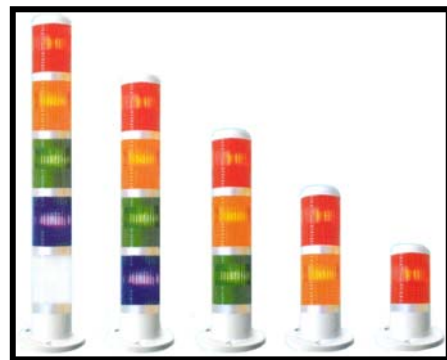

TPWL5-L72RG

24V Red, Green lights

TPWL5-L73ROG

24V Red, Orange, Green lights

TPWL5-L74ROGB

24V Red, Orange, Green, Blue, lights

TPWL5-L75ROGBW

24V Red, Orange, Green, Blue, White lights